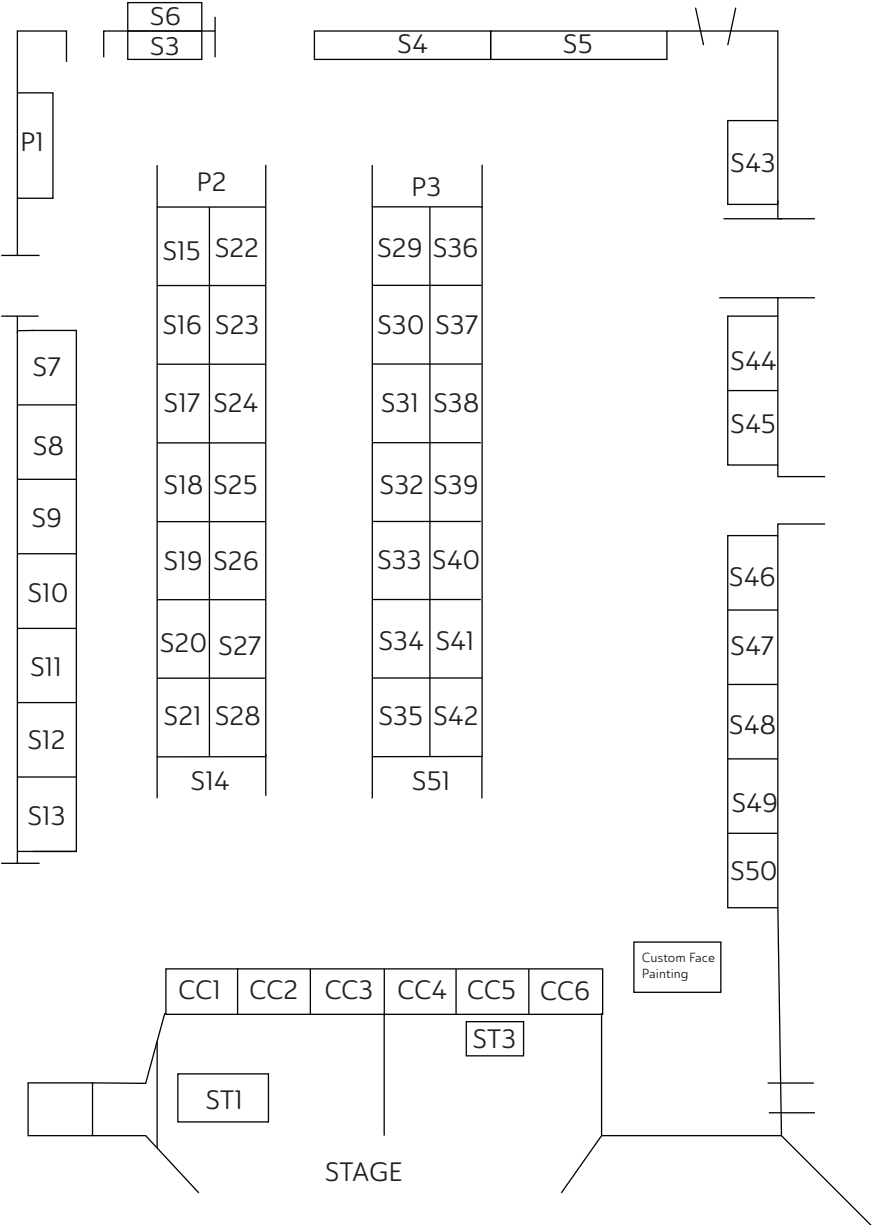

### Main Area

**Key**

- S = Standard
- P = Premier
- CC = Cocktail
- ST = Stage
- L = Lobby

### Lobby